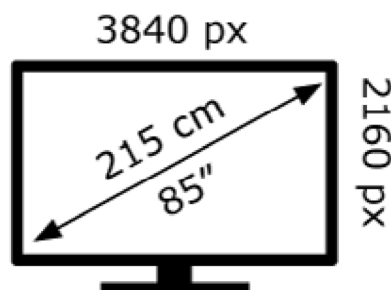

ENERGY

SONY®

XR-85X90K

143 kWh/1000h

ABCDEF**G**

217 kWh/1000h

2019/2013