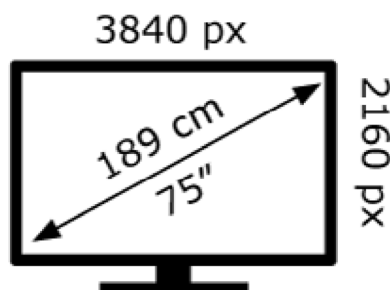

ENERGY

SONY®

XR-75X90K

118 kWh/1000h

ABCDEF**G**

164 kWh/1000h

2019/2013