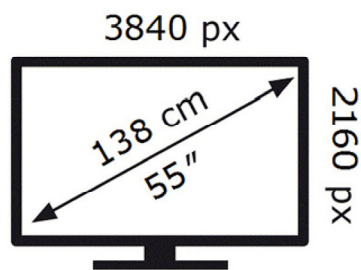

SAMSUNG

UE55BU8000K

**93** kWh/1000h

ABCDEF **G**

**130** kWh/1000h

2019/2013