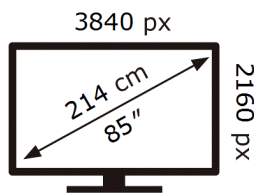

SAMSUNG

QE85LS03BAU

206 kWh/1000h

ABCDEF **G**

348 kWh/1000h

ENERG 

SAMSUNG

QE85LS03BAU