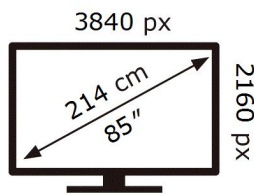

ENERG

SAMSUNG

QE85LS03BAU

206 kWh/1000h

ABCDEF **G**

348 kWh/1000h

2019/2013