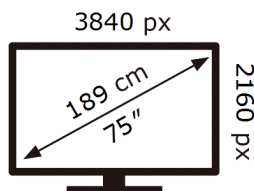

SAMSUNG

QE75LS03BAU

141 kWh/1000h

ABCDEF **G**

316 kWh/1000h

2019/2013

ENERG

SAMSUNG