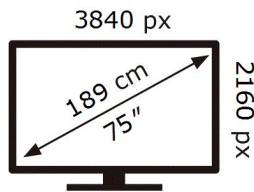

QE75LS03BAU

141 kWh/1000h

ABCDEF **G**

316 kWh/1000h

2019/2013