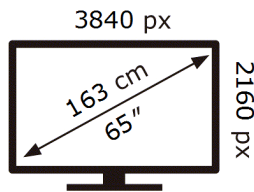

SAMSUNG

QE65LS03BAU

124 kWh/1000h

ABCDEF **G**

261 kWh/1000h

2019/2013

ENERG

SAMSUNG