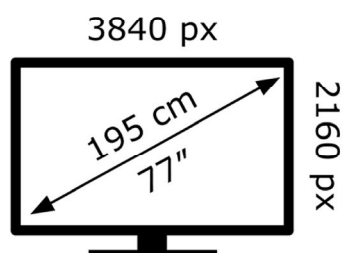

LG Electronics

OLED77C26LD

119 kWh/1000h

ABCDEF**G**

248 kWh/1000h

2019/2013