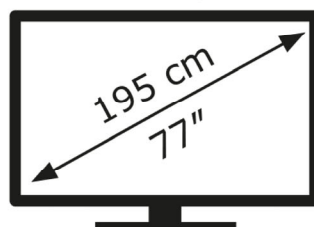

ENERGY

LG Electronics

OLED77B26LA

131 kWh/1000h

ABCDEF**G**

269 kWh/1000h

3840 px

2160 px