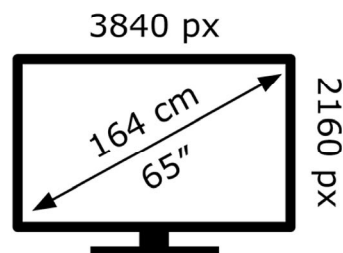

ENERGY ⚡

LG Electronics

OLED65G26LA

95 kWh/1000h

ABCDEF**G**

213 kWh/1000h

2019/2013