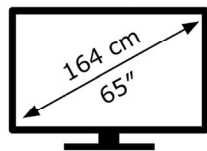

LG Electronics

OLED65C26LD

97 kWh/1000h

ABCDEF**G**

193 kWh/1000h

3840 px

2160 px

2019/2013