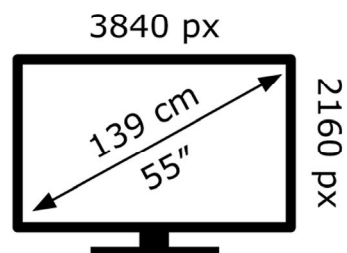

**ENERGY** ⚡

**LG Electronics**

OLED55G26LA

**81** kWh/1000h

ABCDEF**G**

**166** kWh/1000h

2019/2013