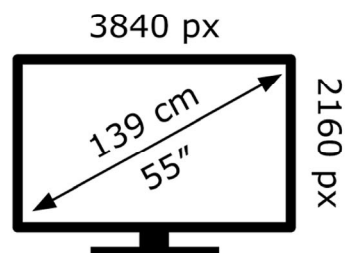

ENERGY ⚡

LG Electronics

OLED55C26LD

81 kWh/1000h

ABCDEF**G**

152 kWh/1000h

2019/2013