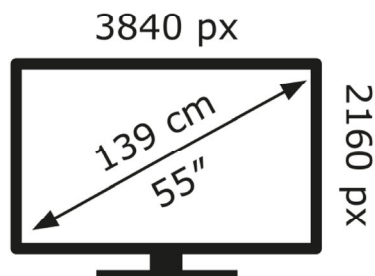

# ENERG

LG Electronics

OLED55B26LA

**84** kWh/1000h

ABCDEF **G**

**151** kWh/1000h

2019/2013