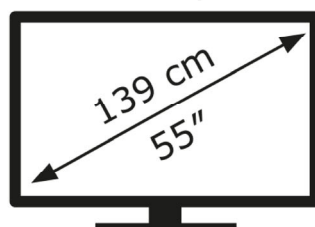

ENERGY

LG Electronics

OLED55A26LA

72 kWh/1000h

ABCDEF**G**

138 kWh/1000h

3840 px

2160 px