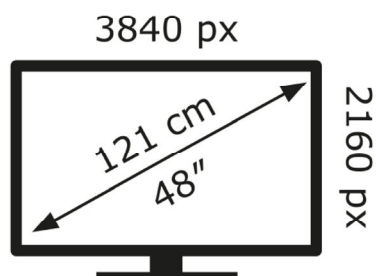

# ENERGY

LG Electronics

OLED48A26LA

**65** kWh/1000h

ABCDEF **G**

**117** kWh/1000h

2019/2013