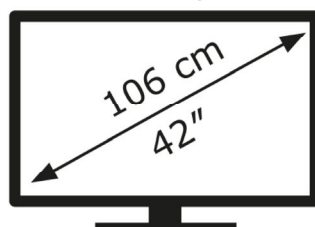

# ENERGY

LG Electronics

OLED42C24LA

**52** kWh/1000h

ABCDEF**G**

**94** kWh/1000h

3840 px

2160 px