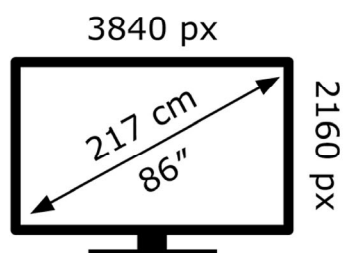

LG Electronics

86UQ91006LA

169 kWh/1000h

ABCDEF**G**

258 kWh/1000h

2019/2013