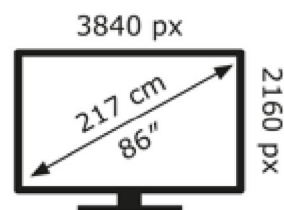

LG Electronics

86QNED866QA

169 kWh/1000h

ABCDEF**G**

272 kWh/1000h

2019/2013