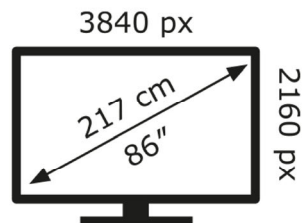

LG Electronics

86QNED816QA

**171** kWh/1000h

ABCDEF**G**

**279** kWh/1000h

2019/2013