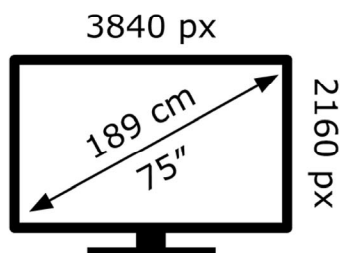

ENERG ⚡

LG Electronics

75UQ91006LA

135 kWh/1000h

ABCDEF**G**

184 kWh/1000h

2019/2013