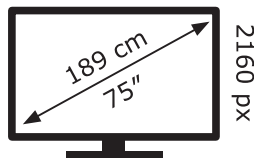

LG Electronics

75QNED866QA

135 kWh/1000h

ABCDEF**G**

207 kWh/1000h

3840 px

2019/2013