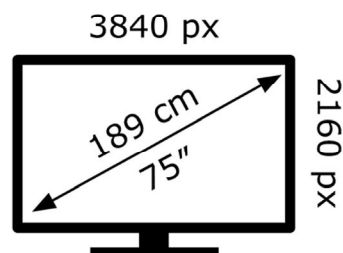

ENERG ⚡

LG Electronics

75NANO766QA

138 kWh/1000h

ABCDEF**G**

201 kWh/1000h

2019/2013