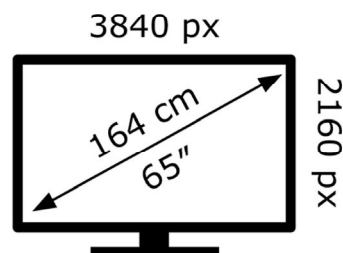

ENERGY ⚡

LG Electronics

65UQ91006LA

111 kWh/1000h

ABCDEF**G**

154 kWh/1000h

2019/2013