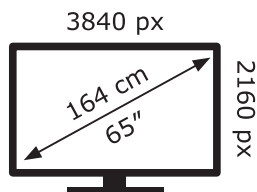

LG Electronics

65QNED866QA

108 kWh/1000h

ABCDEF**G**

175 kWh/1000h

2019/2013