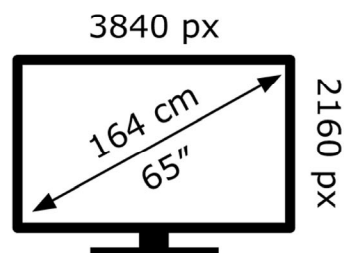

**ENERGY** ⚡

**LG Electronics**

65NANO766QA

**111** kWh/1000h

ABCDEF**G**

**158** kWh/1000h

2019/2013