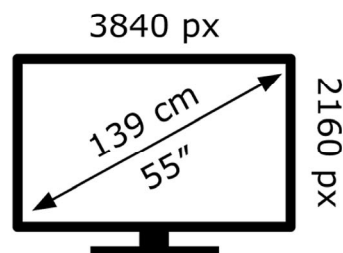

ENERGY

LG Electronics

55UQ91006LA

82 kWh/1000h

ABCDEF**G**

128 kWh/1000h

2019/2013