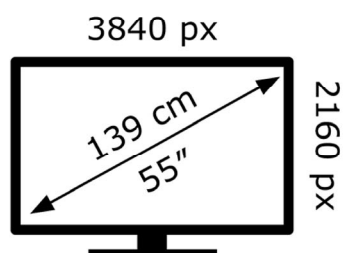

LG Electronics

55UQ75006LF

81 kWh/1000h

ABCDEF**G**

120 kWh/1000h

2019/2013