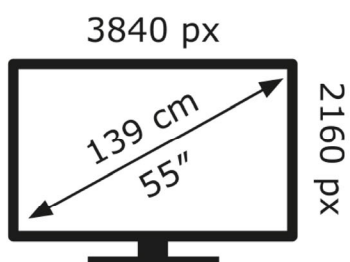

LG Electronics

55QNED866QA

84 kWh/1000h

ABCDEF**G**

128 kWh/1000h

2019/2013