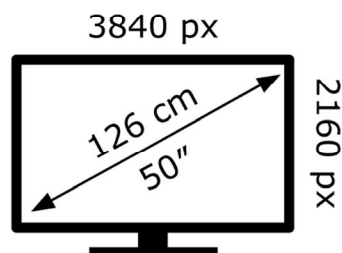

**ENERG** ⚡

**LG Electronics**

50UQ91006LA

**69** kWh/1000h

ABCDEF**G**

**98** kWh/1000h

2019/2013