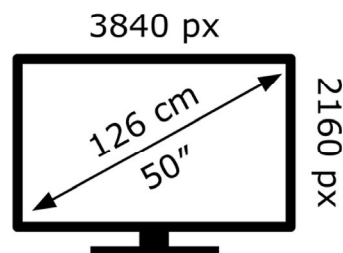

ENERGY ⚡

LG Electronics

50UQ75006LF

70 kWh/1000h

ABCDEF**G**

101 kWh/1000h

2019/2013